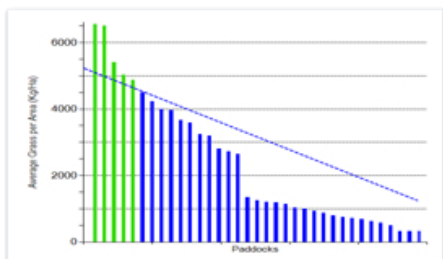

GrassMaster Pro

World-Leading Drymatter Instrument

How much Money are you Wasting?

Grass can be a farm's most effective feed input. Poor pasture management decisions can result in up to 30% annual wastage. Minimise these potential losses with the Novel Ways GrassMaster Pro. Accurate pasture measurement helps you make better pasture management and stock feeding decisions. The Result = Lower costs + Higher Profits.

Sample Feed Wedge
Generated by FREE
GrassTrack™
Software

Maximise Pasture Utilisation

- Estimate dry matter yield in kg/hectare (kg/ha) accurately, so that you can ensure the pasture is used at the optimum time.
- Estimate dry matter yield in kg/ha accurately, so that you can ensure animals are neither overfed nor underfed.
- Calculate pasture growth rates so that you can identify better performing paddocks.
- See the real results of pasture renovation and fertilisation in terms of increased pasture production.
- Know exactly what is happening to your pasture growth rates before others can tell 'by eye', and take appropriate management decisions such as selling stock before the market drops.

With the GrassMaster Pro you can avoid...

- Insufficient feed at calving/lambing time = high mortality rate.
- Insufficient average pasture cover in early spring = missing the peak production potential of the farm.
- Tall rank grass in late spring decreasing digestibility = could have been turned into silage.